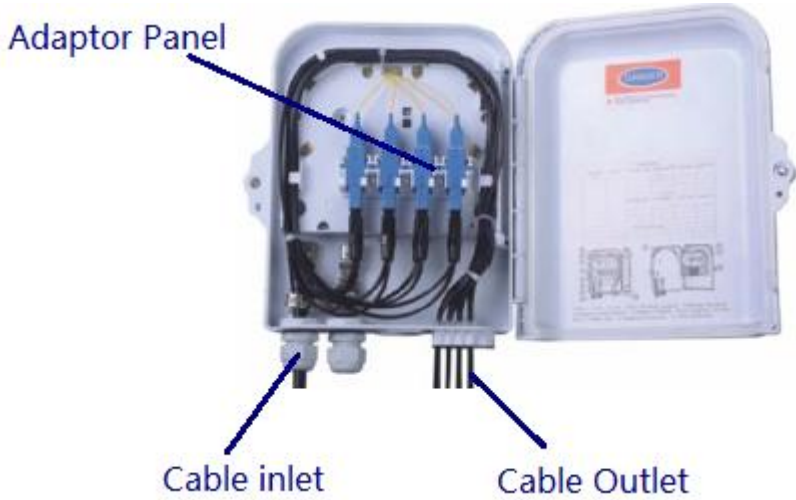

Brief introduce

SUN -ODN-JZ8E