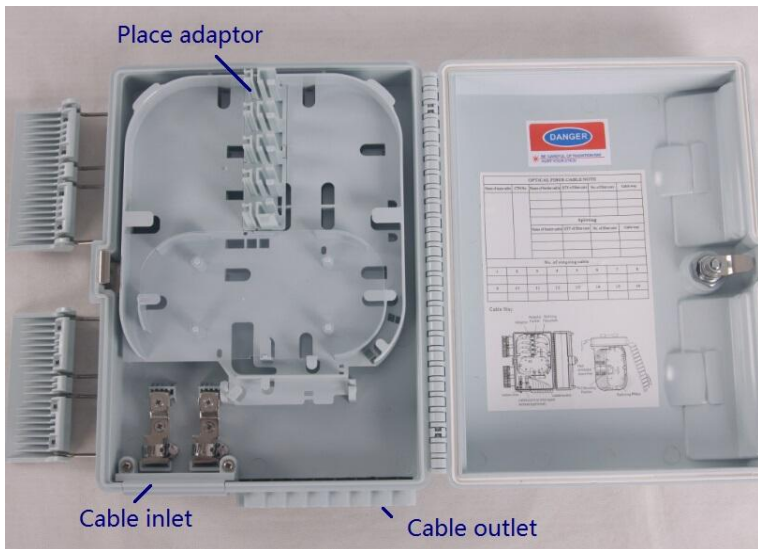

SUN -ODN-JZ16