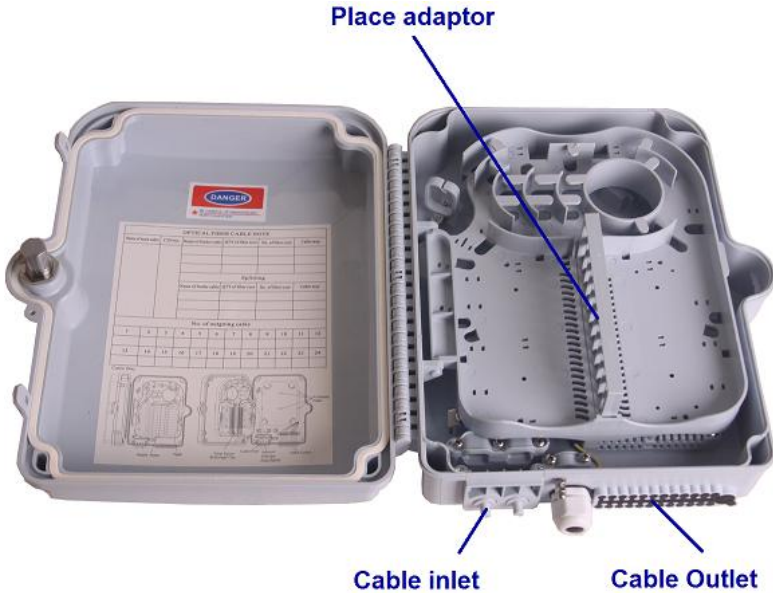

SUN -ODN-JZ24